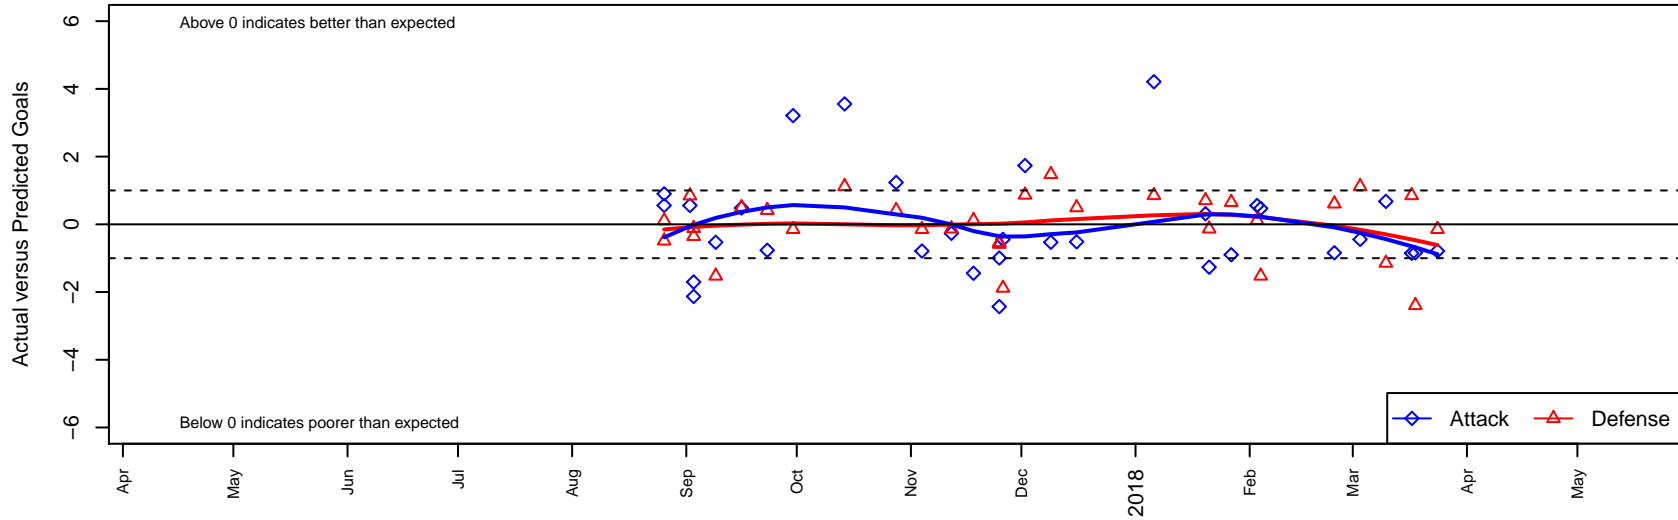

# Crossfire Select Reimbold G05

Crossfire Select  
 Redmond, WA  
 G05 total strength=932  
 attack=1.86 defense=1.34  
 fall league = NPSL Div 1 (05) U13  
 spr league = Spr NPSL (05) Div 1 U13

alt names used:  
 Crossfire Select G05 Reimbold  
 Crossfire Select G05 Reimbold  
 CROSSFIRE SELECT G05 REIMBOLD  
 Crossfire Select Reimbold G05  
 CFS G05 – Gold – Reimbold  
 Crossfire Select G05 Reimbold

Venues played:  
 2017 Summer Slam Gold  
 2017 Labor Day Cup GU13 Silver  
 2017 NPSL Division 1 (05) U13  
 2017 Cranberry Cup U13  
 2017 Founders Cup G05 Div A  
 2017 Spr NPSL (05) Division 1 U13

**Crossfire Select Reimbold G05**  
 Dots are actual minus expected GF (blue circles) and GA (red triangles).  
 Blue line is smoothed change in attack strength. Red is smoothed change in defense strength.

**attack and defense variance (black dot)  
relative to other teams  
and top 10 in region**

**attack and defense rating  
relative to others at age  
and all opponents in last 13 months**

**Performance relative to 13 month average**