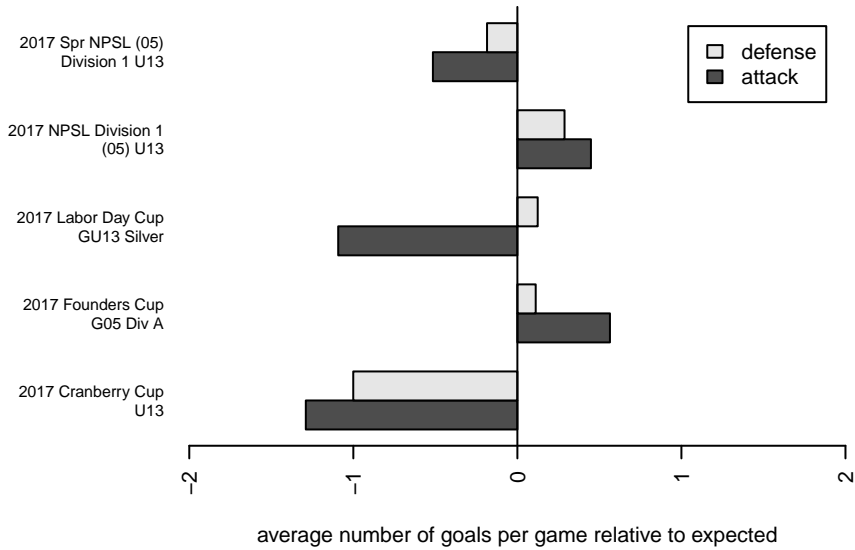

# Crossfire Select Reimbold G05

Crossfire Select  
 Redmond, WA  
 G05 total strength=932  
 attack=1.86 defense=1.34  
 fall league = NPSL Div 1 (05) U13  
 spr league = Spr NPSL (05) Div 1 U13

alt names used:  
 Crossfire Select G05 Reimbold  
 Crossfire Select G05 Reimbold  
 CROSSFIRE SELECT G05 REIMBOLD  
 Crossfire Select Reimbold G05  
 CFS G05 – Gold – Reimbold  
 Crossfire Select G05 Reimbold

**Crossfire Select Reimbold G05**  
 Dots are actual minus expected GF (blue circles) and GA (red triangles).  
 Blue line is smoothed change in attack strength. Red is smoothed change in defense strength.

**attack and defense variance (black dot)  
relative to other teams  
and top 10 in region**

**attack and defense rating  
relative to others at age  
and all opponents in last 13 months**

**Performance relative to 13 month average**