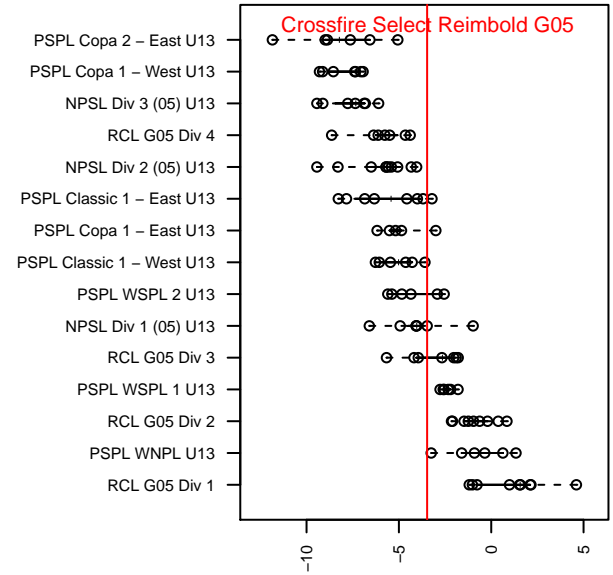

# Crossfire Select Reimbold G05

Crossfire Select  
 Redmond, WA  
 G05 total strength=932  
 attack=1.86 defense=1.34  
 fall league = NPSL Div 1 (05) U13  
 spr league = Spr NPSL (05) Div 1 U13

alt names used:  
 Crossfire Select G05 Reimbold  
 Crossfire Select G05 Reimbold  
 CROSSFIRE SELECT G05 REIMBOLD  
 Crossfire Select Reimbold G05  
 CFS G05 – Gold – Reimbold  
 Crossfire Select G05 Reimbold

Venues played:  
 2017 Summer Slam Gold  
 2017 Labor Day Cup GU13 Silver  
 2017 NPSL Division 1 (05) U13  
 2017 Cranberry Cup U13  
 2017 Founders Cup G05 Div A  
 2017 Spr NPSL (05) Division 1 U13

**Crossfire Select Reimbold G05**  
 Dots are actual minus expected GF (blue circles) and GA (red triangles).  
 Blue line is smoothed change in attack strength. Red is smoothed change in defense strength.

**attack and defense variance (black dot)  
relative to other teams  
and top 10 in region**

**attack and defense rating  
relative to others at age  
and all opponents in last 13 months**

**Performance relative to 13 month average**